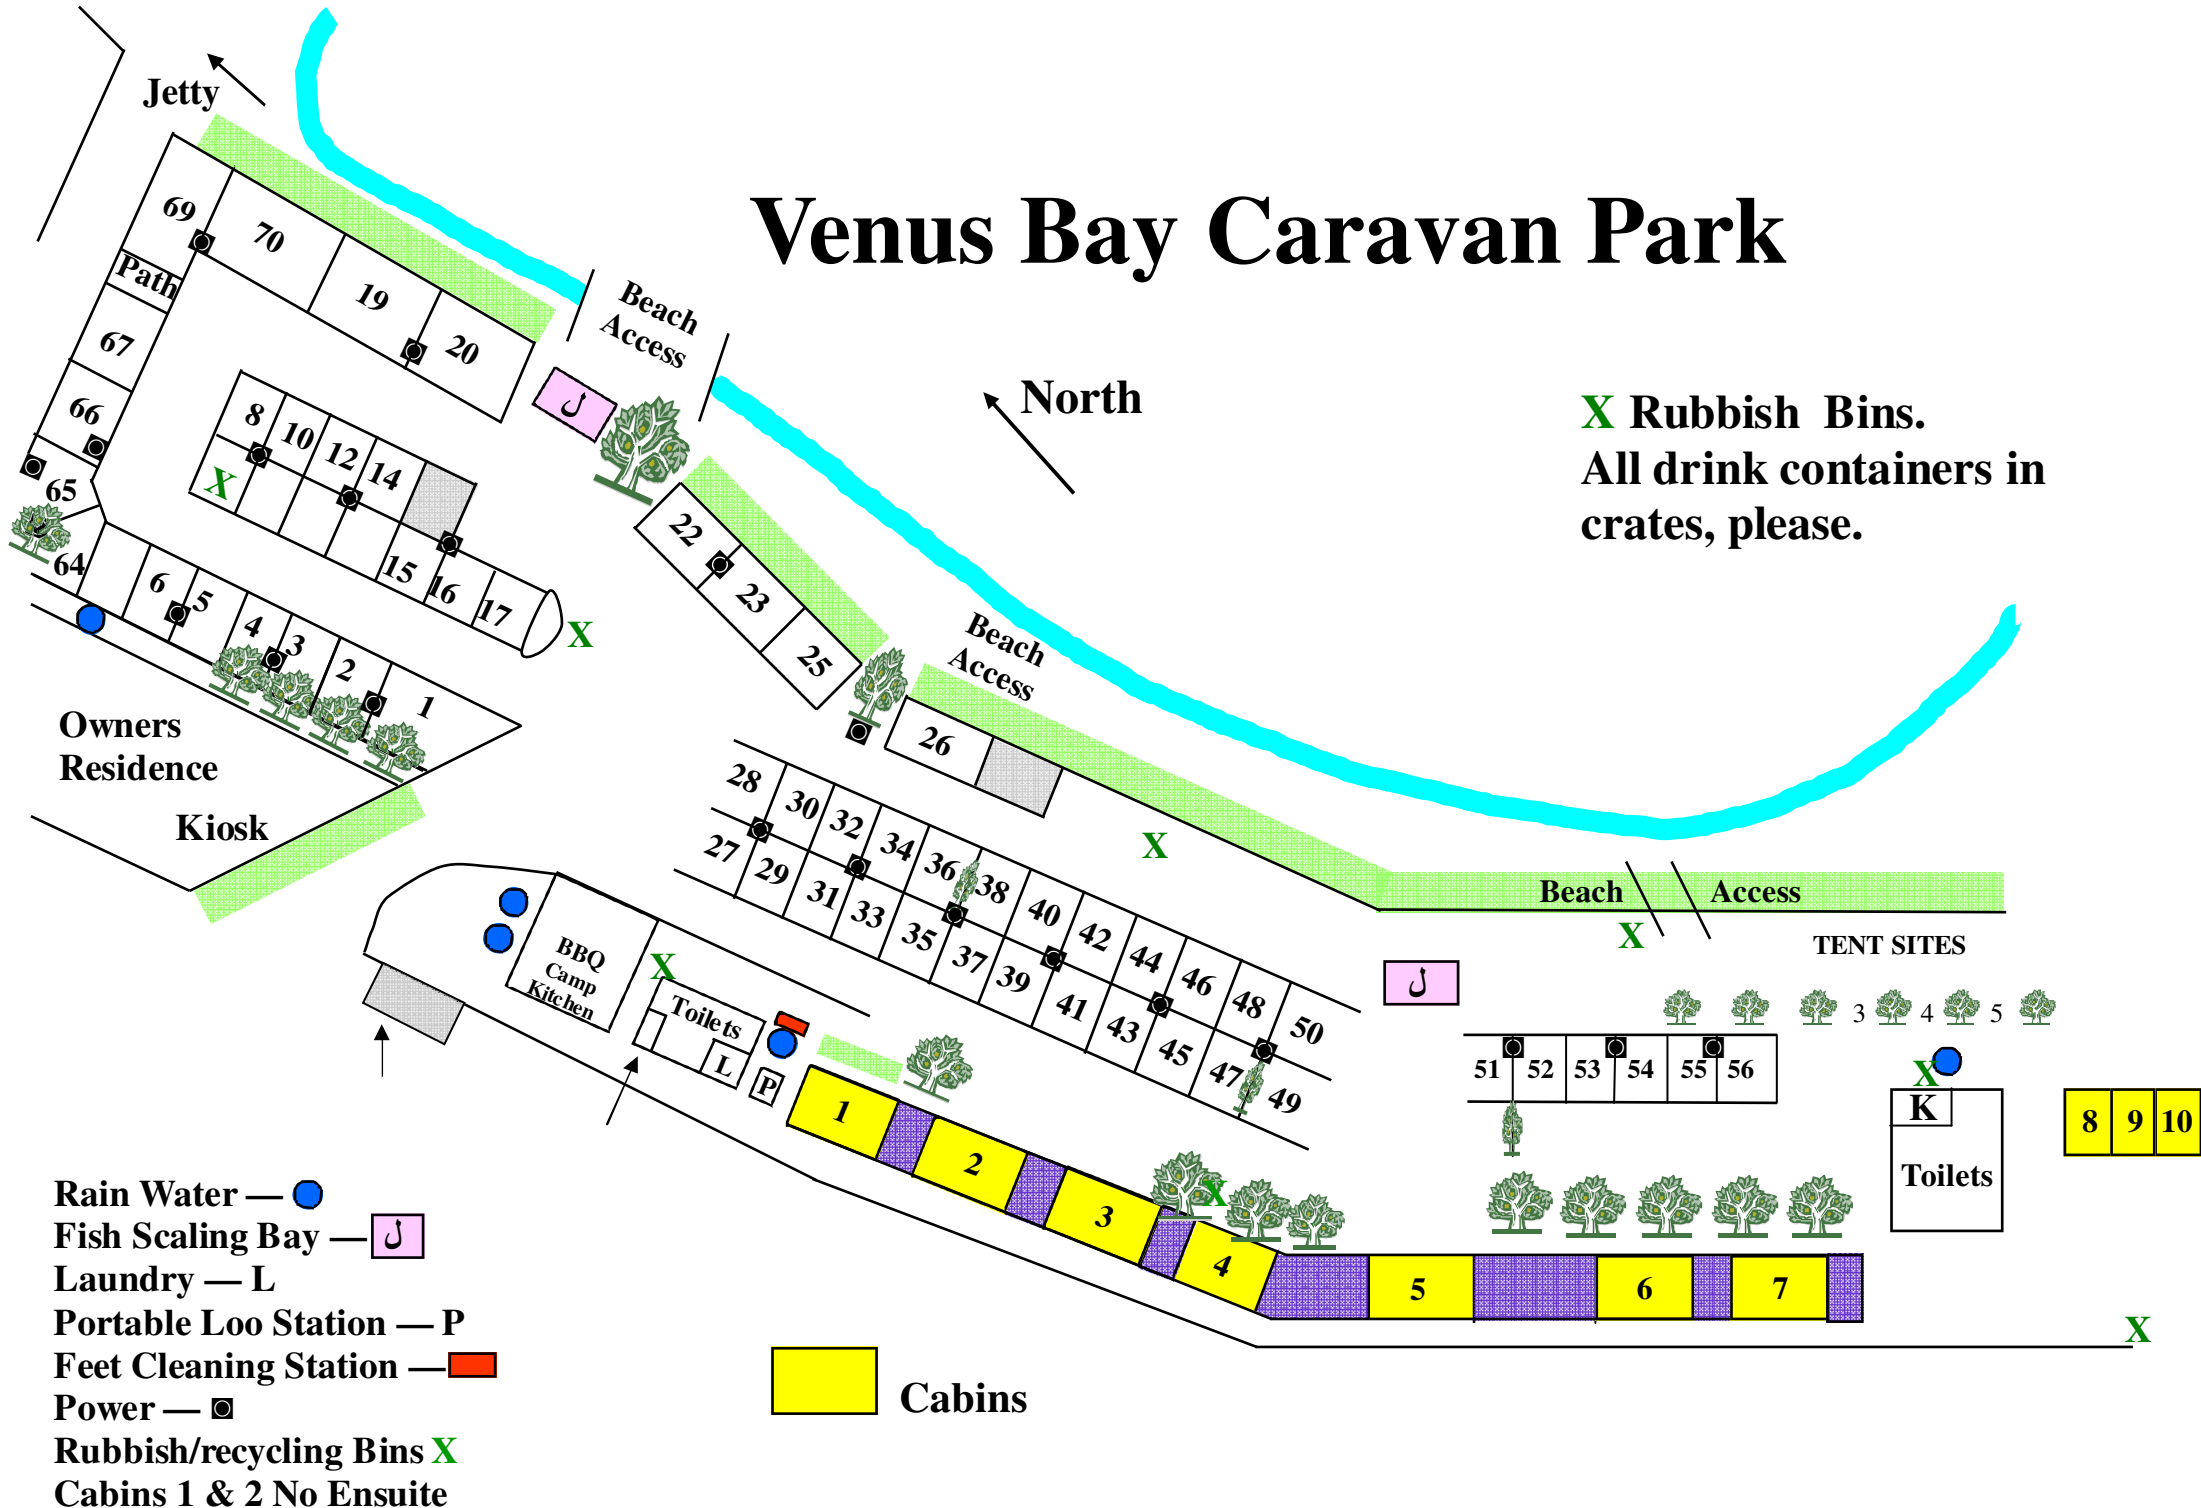

Venus Bay Caravan Park

North

X Rubbish Bins.
All drink containers in crates, please.

- Rain Water — ●
- Fish Scaling Bay — J
- Laundry — L
- Portable Loo Station — P
- Feet Cleaning Station — ■
- Power — □
- Rubbish/recycling Bins X
- Cabins 1 & 2 No Ensuite

Cabins

TENT SITES

8 9 10